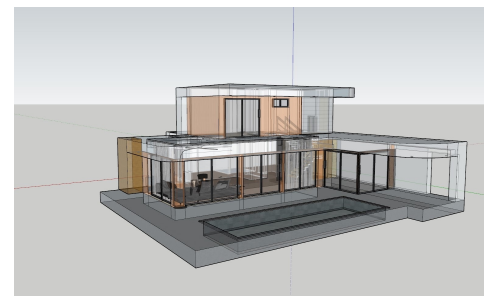

Villa in Pedreguer

€845,000

3

2

215m²

1,175m²

Amazing sea and mountain views from Plot 148 - Monte Solana - Pedreguer

If you'd like a location pin just let us know and we will send it through to you. Or give us a call and we can meet you there to discuss the plans.

During the construction period internal walling can be adapted to individual requirements, room sizes can be changed. The actual footprint of the villa cannot be changed, but that's all! The current