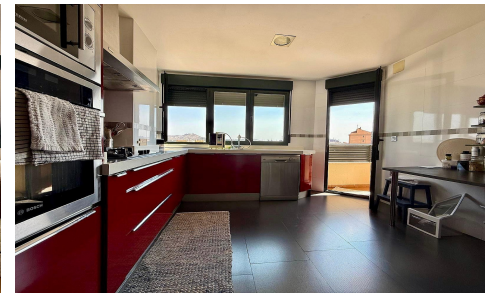

Apartment in Yecla

€279,000

4

2

278m²

N/A

N/A

Spacious Duplex Apartment in the Heart of Yecla. Spacious Duplex Apartment in the Heart of Yecla Ideally located in a central area of Yecla, close to schools, shops, and all everyday amenities, this spacious duplex apartment offers generous living space, excellent outdoor areas, and the convenience of private parking and storage. Built in 2007, it is an ideal choice for families looking for comfort and space in a prime location.