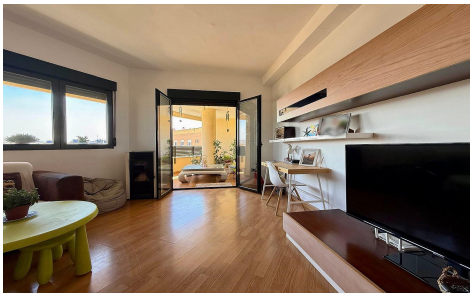

Apartment in Yecla

€279,000

4

2

278m²

N/A

N/A

Spacious Duplex Apartment in the Heart of Yecla. Spacious Duplex Apartment in the Heart of Yecla Ideally located in a central area of Yecla, close to schools, shops, and all everyday amenities, this spacious duplex apartment offers generous living space, excellent outdoor areas, and the convenience of private parking and storage. Built in 2007, it is an ideal choice for families looking for comfort and space in a prime location.