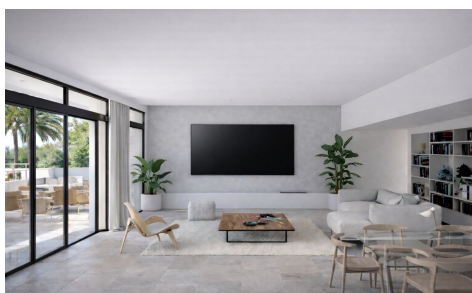

MLS35416T

Villa in Benitachell

€1,575,000

4

3

280m²

890m²

Luxury villa development for sale in Benitachell, Cumbre del Sol. 4 bedrooms, sea views, large swimming pool and close to Lady Elizabeth School.

This luxury villa development in Benitachell (Cumbre del Sol) offers an attractive opportunity for buyers wishing to build a contemporary villa in a central location, close to Lady Elizabeth International School.