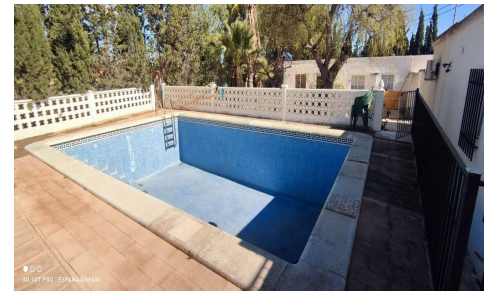

Country House in Aspe

€184,995

4

2

250m²

9,629m²

Welcome to your dream retreat in the heart of Aspe, South Spain! This enchanting 4-bedroom, 2-bathroom country house is a haven for those seeking the perfect blend of tranquility and modern comfort. Nestled on a sprawling 9,629m² plot, this property offers a sense of space and privacy that is truly unmatched. The main residence, with its impressive 250m² build size, exudes warmth and cha...(Ask for More Details!)