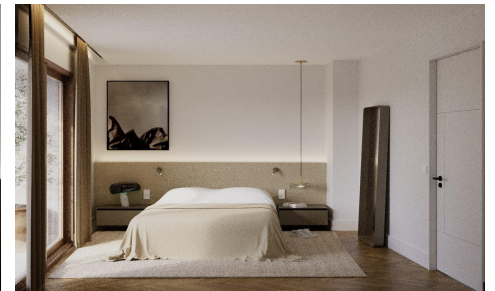

AMV9752Y

€280,000

3

2

126m<sup>2</sup>

N/A

VINEYARD VIEWS is an exclusive residential complex of 15 apartments with 2 or 3 bedrooms and 2 bathrooms, located in Hondón de las Nieves, a picturesque valley surrounded by olive groves and almond trees. Designed for comfort and efficiency, these homes combine a privileged natural setting with high-quality features. Pre-installation for ducted air conditioning... (Ask for More Details!)