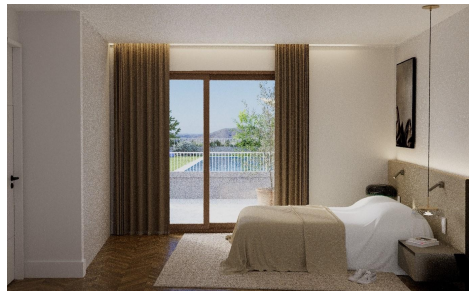

AMV9752Y

€280,000

3

2

126m<sup>2</sup>

N/A

VINEYARD VIEWS is an exclusive residential complex of 15 apartments with 2 or 3 bedrooms and 2 bathrooms, located in Hondón de las Nieves, a picturesque valley surrounded by olive groves and almond trees. Designed for comfort and efficiency, these homes combine a privileged natural setting with high-quality features. Pre-installation for ducted air conditioning... (Ask for More Details!)