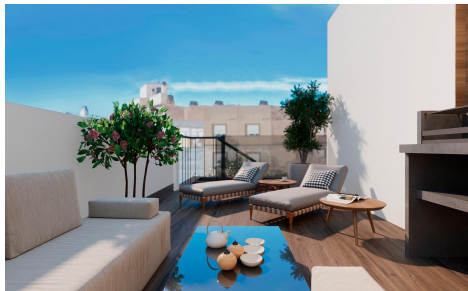

ERG4635Q

Penthouse in Torrevieja

€380,000

2

1

69m²

N/A

Modern Apartments Just 250m from Playa del Cura in TorreviejaExclusive New Development in the Heart of TorreviejaThis exclusive residential project of 12 modern apartments is located just 250 meters from Playa del Cura, one of the most popular beaches in Torrevieja. Designed with a perfect balance of elegance, functionality, and Mediterranean lifestyle, the building offers...(Ask for More Details!)