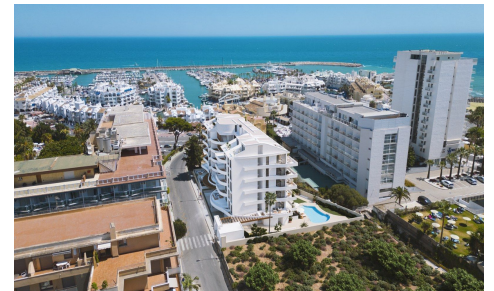

## Penthouse in Benalmadena Costa

€1,038,000

2

2

90m<sup>2</sup>

N/A

\*Key Ready penthouses direct from the developer\*Penthouses in a privileged location next to Benalmadena's famous marina. The properties are just steps away from the marina and all of its restaurants, bars and clubs. The complex consists of 33 homes located in a unique setting with sweeping views. Homes, gardens and communal areas have been designed to blend with the natural surrou...(Ask for More Details!)