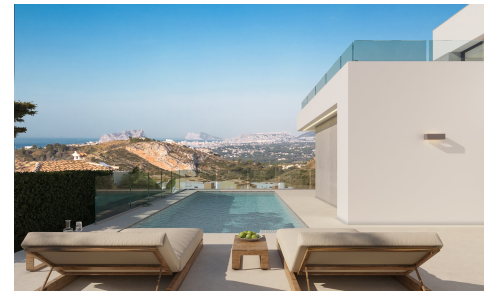

EFML6329W

Villa in Benitachell

€1,590,000

3

3

165m²

963m²

Villa Bianca, situated on plot 74 of Residencial Magnolias in Cumbre del Sol, stands out for its contemporary architecture, spacious interiors, and orientation towards the Mediterranean Sea. This exclusive development combines modern design, practicality, and sweeping horizon views, providing a lifestyle full of comfort and elegance. Villa Bianca is built on two floors and a basement. Th...(Ask for More Details!)