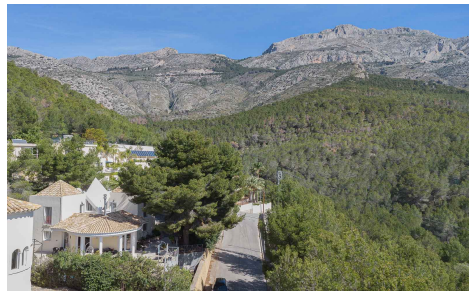

EFML5325Q

Villa in Altea

€530,000

3

3

200m²

964m²

Discover this charming villa of 200 m², set on a generous plot of 1,000 m² within the peaceful Santa Clara Urbanisation, a residential environment that combines privacy, nature and proximity to everything you need. Just 10 minutes' drive from the Mediterranean beaches and 5 minutes from the charming town of Altea la Vieja, this property is ideal both as a permanent residence and for rela...(Ask for More Details!)