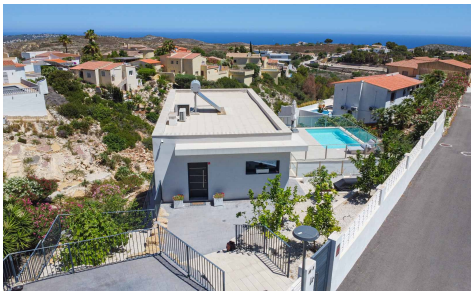

Villa in Benitachell

€950,000

4

3

199m²

836m²

This fantastic modern villa is located in Cumbre del Sol and offers stunning sea views. The villa was built in 2020 with high-quality materials and is distributed over two floors. An automatic gate provides access to the property where parking is provided for 1 car and a motorcycle. A few steps down is the entrance to the villa. You enter a hall with built-in wardrobes and a guest toilet...(Ask for More Details!)