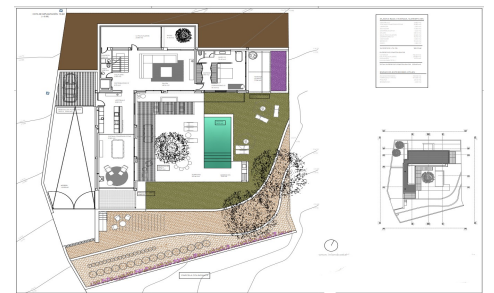

## Villa in Calpe

€2,450,000

4

5

675m<sup>2</sup>

1,079m<sup>2</sup>

This beautiful Mediterranean new build villa is located on a sloping plot of 1079 m<sup>2</sup> which coincides with an excellent south-east orientation and offers beautiful views of the sea and the Peñon de Ifach. The exceptional thing about this plot is that it borders rustic land, so we have a house on urban land with the feeling of living in a Mediterranean forest with sea views. The decision w...(Ask for More Details!)