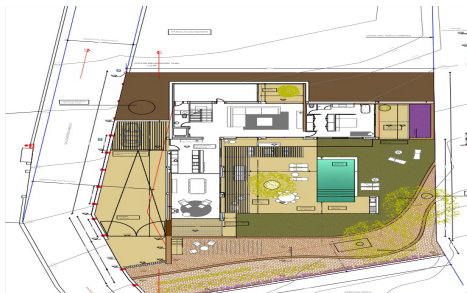

## Villa in Calpe

€2,450,000

4

5

675m<sup>2</sup>

1,079m<sup>2</sup>

This beautiful Mediterranean new build villa is located on a sloping plot of 1079 m<sup>2</sup> which coincides with an excellent south-east orientation and offers beautiful views of the sea and the Peñon de Ifach. The exceptional thing about this plot is that it borders rustic land, so we have a house on urban land with the feeling of living in a Mediterranean forest with sea views. The decision w...(Ask for More Details!)