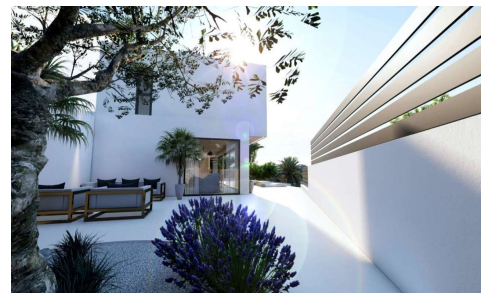

EFML2006H

Villa in El Campello €1,050,000

3

3

275m²

500m²

N/A

The glass houseLiving the view over the Mediterranean sea from any room of the villa, makes our glass front design the most accurate way to appreciate the beauty of the splendid natural panorama into any daily momento of your life.Cala D'Or is the answer for those who really want sea views.The residential development, where you live surrounded with individual villas. Is one of the few op...(Ask for More Details!)