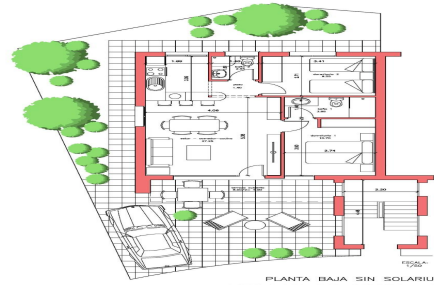

ERG7375Z

Bungalow in Fuente Alamo

€169,119

2

2

70m²

117m²

N/A

NEWLY BUILT BUNGALOWS IN FUENTE ALAMO, MURCIANewly built residential complex of bungalows in Fuente Álamo, Murcia.Ground floor bungalows with private gardens and first floor bungalows with private solariums.This location offers an exceptional natural environment, far from the hustle and bustle of big cities and the tourist pressure of the coast. Furthermore,...(Ask for More Details!)

PLANTA BAJA SIN SOLARIUM
 VIVIENDA 054 SUP. PARCELA= 151,90 M2.
 SUP. UTIL : 59,00 M2.
 SUP. CONSTRUIDA: 70,00 M2.
 SUP. DE PARCELA NETA: entre 117,00 y 201,00 M2.

P. baja 2 Dorm.

FORMATA 44