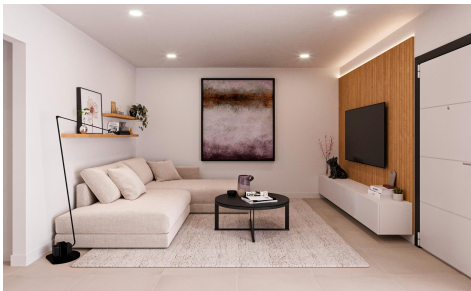

2

2

70m²

117m²

N/A

NEWLY BUILT BUNGALOWS IN FUENTE ALAMO, MURCIANewly built residential complex of bungalows in Fuente Álamo, Murcia.Ground floor bungalows with private gardens and first floor bungalows with private solariums.This location offers an exceptional natural environment, far from the hustle and bustle of big cities and the tourist pressure of the coast. Furthermore,...(Ask for More Details!)