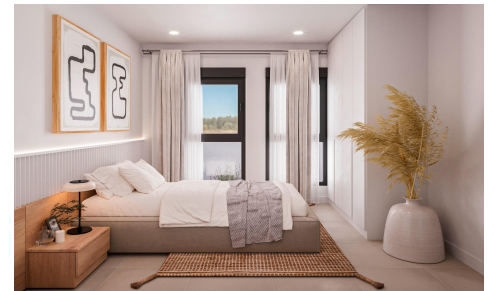

2

2

70m²

117m²

N/A

NEWLY BUILT BUNGALOWS IN FUENTE ALAMO, MURCIANewly built residential complex of bungalows in Fuente Álamo, Murcia.Ground floor bungalows with private gardens and first floor bungalows with private solariums.This location offers an exceptional natural environment, far from the hustle and bustle of big cities and the tourist pressure of the coast. Furthermore,...(Ask for More Details!)