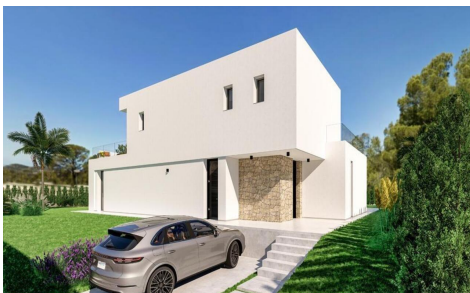

## Villa in Finestrat

€795,000

3

3

164m<sup>2</sup>

570m<sup>2</sup>

N/A

Essential House is a project of single-family homes with 3 or 4 bedrooms and 3 full bathrooms, two of them ensuite. The plots, between 590 and 700 m<sup>2</sup>, face south and have views of the sea and the mountains, where light bathes all the rooms. The homes are equipped with hot and cold air conditioning, high-end appliances and a selection of top-quality materials. They also have a large garde...(Ask for More Details!)