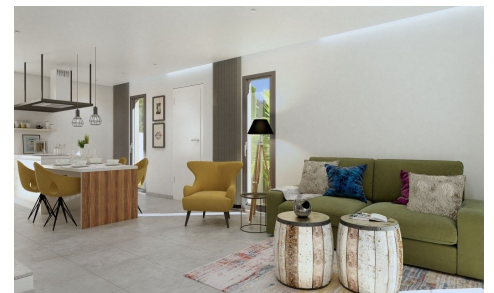

ERG4162S

Villa in Daya Nueva

€317,000

3

2

96m²

160m²

NEW SEMI-DETACHED VILLAS IN DAYA NUEVA New build semi-detached villas in the new part of Daya Nueva. Just a few minutes walk to the centre of the town.  Villas has 3 bedrooms, 2 bathrooms, private garden with the pool, dining - living room with open plan kitchen, bedroom with fitted wardrobes, en suite bathroom on the ground floor and on the first floor 2 bedrooms, fi...(Ask for More Details!)