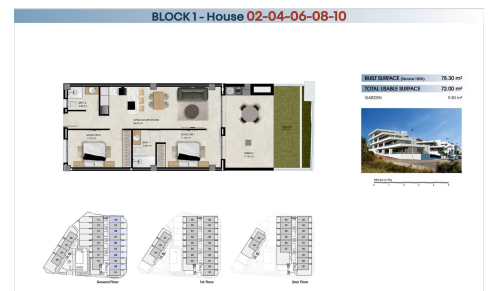

## Apartment in La Marina

€265,000

2

2

78m<sup>2</sup>

9m<sup>2</sup>

Modern New Build Residences Just 800 m from El Pinet Beach – Exclusive Residential Complex in La Marina – Elche – Discover this modern residential complex of 64 new build properties located in El Pinet, one of the most sought after coastal areas between La Marina and Elche. Just 800 m from the fine sandy beach of El Pinet, the development offers the perfect balance between Medit...(Ask for More Details!)