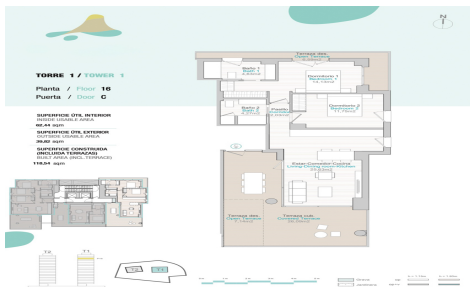

Apartment in Calpe

€650,000

2

2

N/A

N/A

N/A

Discover this beautiful residential complex, located in an exclusive spot between the salt flats of Calpe and the two sandy beaches Playa de Fossa and Playa del Cantal Roig. Much more than just stunning views, this residential complex is equipped with the best amenities to help you make the most of your new home. Enjoy the communal areas including an outdoor swimming pool with swimming la...(Ask for More Details!)