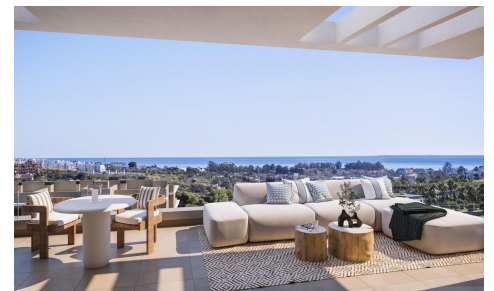

EFML3253Z

Apartment in New Golden Mile

€424,000

2

2

101m²

N/A

* Last units available direct from the developer *This new development looks out to the Mediterranean sea, whilst being sheltered by the Sierra Bermeja mountains, blending blissfully into the natural landscape. Discover a thousand shades of sunrise across the horizon and indulge in the impressive sunsets that mark the beginning of long summer evenings. Whether on one of the large terraces...(Ask for More Details!)