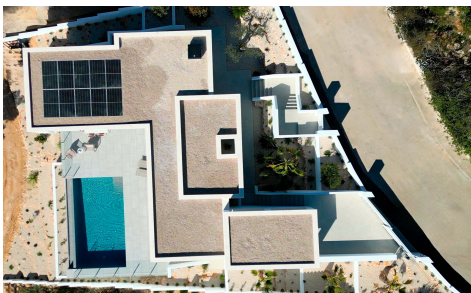

## Villa in Benitachell

€1,300,000

4

5

215m<sup>2</sup>

813m<sup>2</sup>

Located in the prestigious residential area of Cumbre del Sol, this elegant villa combines contemporary architecture with a strong connection to the Mediterranean surroundings and native vegetation, offering open views and a desirable southwest orientation. It is designed to maximise light, space and the connection between indoor and outdoor areas. The property is distributed over two lev... (Ask for More Details!)