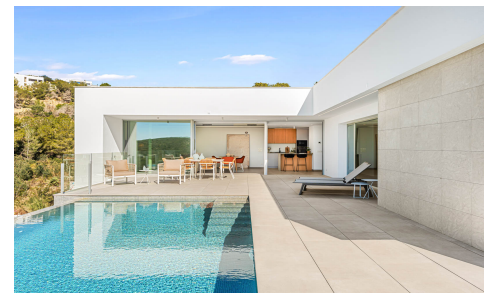

## Villa in Benitachell

€1,300,000

4

5

215m<sup>2</sup>

813m<sup>2</sup>

Located in the prestigious residential area of Cumbre del Sol, this elegant villa combines contemporary architecture with a strong connection to the Mediterranean surroundings and native vegetation, offering open views and a desirable southwest orientation. It is designed to maximise light, space and the connection between indoor and outdoor areas. The property is distributed over two lev... (Ask for More Details!)