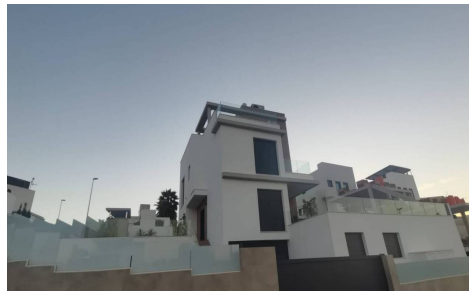

EMA1192H

Villa in Campoamor

€1,780,000

6

5

371m²

500m²

NEWLY BUILT, KEY READY. This is an absolutely stunning Villa, it has 6 bedrooms and 5 bathrooms, its own internal elevator to take you up through the levels. It comes completely ready fully furnished and with a swimming pool installed. Discover the stunning Villa Silvia in Dehesa de Campoamor, a property designed to offer you the best in space, comfort and style. With a total area of 371m...(Ask for More Details!)