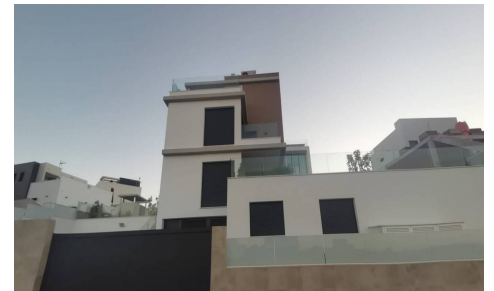

EMA1192H

Villa in Campoamor

€1,780,000

6

5

371m²

500m²

NEWLY BUILT, KEY READY. This is an absolutely stunning Villa, it has 6 bedrooms and 5 bathrooms, its own internal elevator to take you up through the levels. It comes completely ready fully furnished and with a swimming pool installed. Discover the stunning Villa Silvia in Dehesa de Campoamor, a property designed to offer you the best in space, comfort and style. With a total area of 371m...(Ask for More Details!)