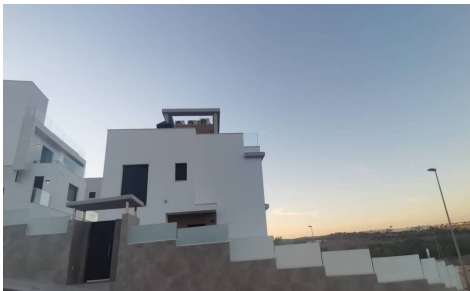

EMA1192H

Villa in Campoamor

€1,780,000

6

5

371m²

500m²

NEWLY BUILT, KEY READY. This is an absolutely stunning Villa, it has 6 bedrooms and 5 bathrooms, its own internal elevator to take you up through the levels. It comes completely ready fully furnished and with a swimming pool installed. Discover the stunning Villa Silvia in Dehesa de Campoamor, a property designed to offer you the best in space, comfort and style. With a total area of 371m...(Ask for More Details!)