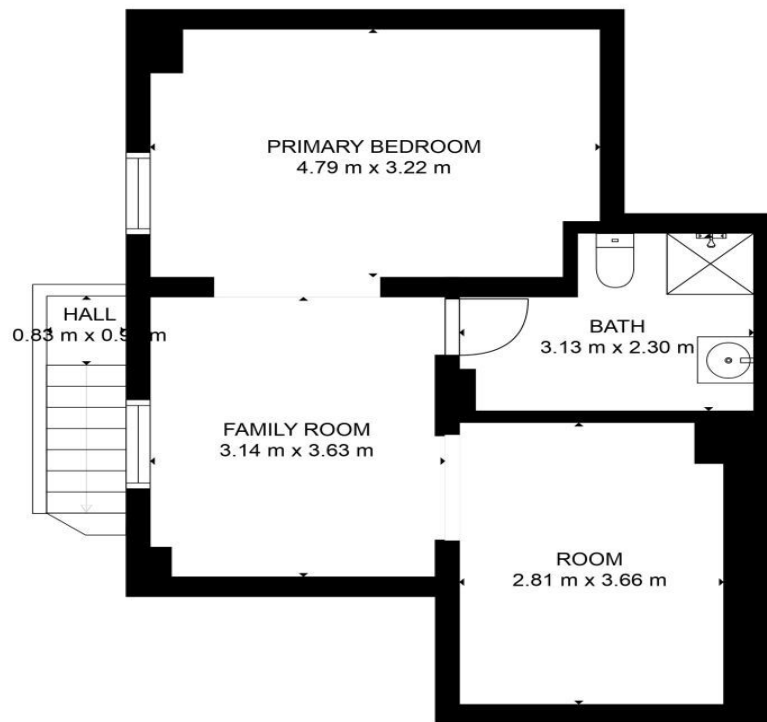

EMA7099P

Estimated areas

SIZES AND DIMENSIONS ARE APPROXIMATE, ACTUAL MAY VARY.