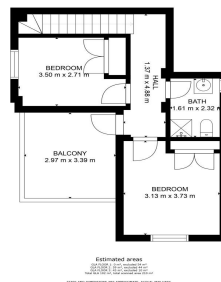

Villa in Rojales

€249,000

5

3

160m²

150m²

Villa in Rojales