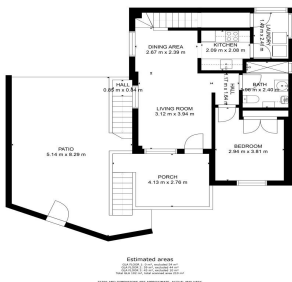

Villa in Rojales

€249,000

5

3

160m²

150m²

Villa in Rojales