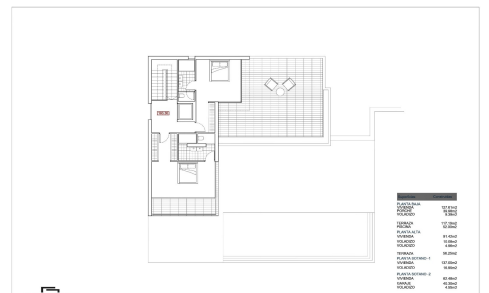

PEPE GINER ARQUITECTOS

EFML1797A

Villa in Benissa €2,750,000

4

4

548m²

964m²

N/A

Project for a luxury villa to be built in the Montemar area of the Benissa coast with sea views and views to Peñón de Ifach. This villa, with exposed paneled concrete finishes, has 4 floors that are connected with an elevator and an internal staircase. The ground floor has a large open living-dining-kitchen area and a toilet. The kitchen is fully equipped and it has a cooking island. Sli...(Ask for More Details!)