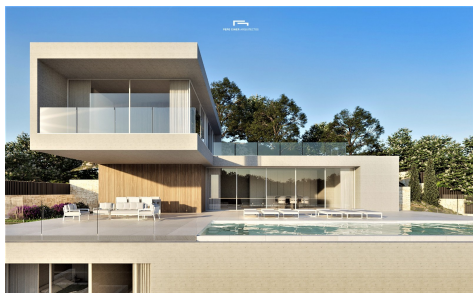

PEPE GINER ARQUITECTOS

EFML1797A

Villa in Benissa €2,750,000

4

4

548m²

964m²

N/A

Project for a luxury villa to be built in the Montemar area of the Benissa coast with sea views and views to Peñón de Ifach. This villa, with exposed paneled concrete finishes, has 4 floors that are connected with an elevator and an internal staircase. The ground floor has a large open living-dining-kitchen area and a toilet. The kitchen is fully equipped and it has a cooking island. Sli...(Ask for More Details!)