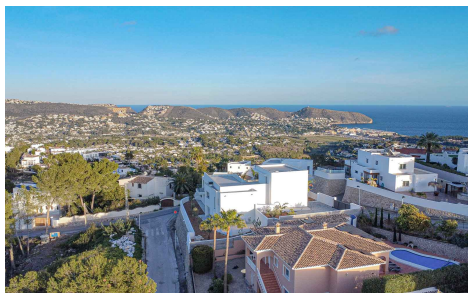

EFML3978R

Villa in Moraira

€2,250,000

3

2

310m²

817m²

Located in a quiet and exclusive residential area, this newly built villa combines luxury, contemporary design and a perfect south orientation to make the most of the natural light and panoramic views. From its privileged position, the property offers spectacular 360 degree panoramic views, stretching from Jávea and Teulada to the beautiful bay of Moraira. Entering the property, we find a...(Ask for More Details!)