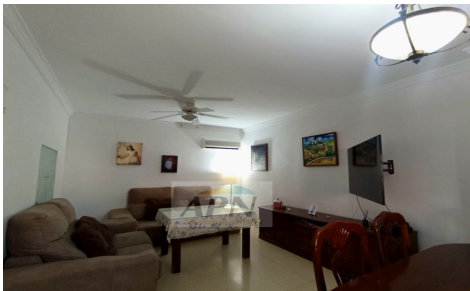

4

2

110m²

240m²

N/A

Located in the charming town of Zalea, in the municipality of Pizarra, this magnificent residence combines tranquillity, functionality and investment potential in a privileged environment. Designed on two floors, it offers a cosy and versatile space, ideal for those looking for comfort and expansion possibilities. On the ground floor, the house has a spacious living room that invites you ... (Ask for More Details!)