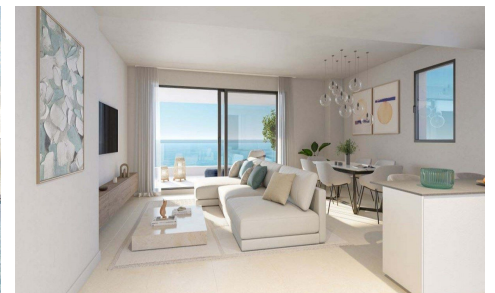

EFML1334P

Penthouse in Benalmadena Costa

€532,000

2

2

112m²

N/A

Wake up every day to breathtaking sea views in a bright, spacious home designed for comfort and relaxation. This exclusive development features 74 stylish 2- and 3-bedroom residences, each with expansive terraces, lush gardens, and a sparkling communal pool—perfect for unwinding in a serene coastal setting. Nestled in Torremuelle, Benalmádena, just minutes from the beach, this prime loca...(Ask for More Details!)