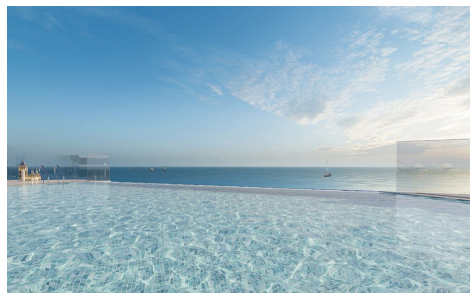

EFML1334P

Penthouse in Benalmadena Costa

€532,000

2

2

112m²

N/A

Wake up every day to breathtaking sea views in a bright, spacious home designed for comfort and relaxation. This exclusive development features 74 stylish 2- and 3-bedroom residences, each with expansive terraces, lush gardens, and a sparkling communal pool—perfect for unwinding in a serene coastal setting. Nestled in Torremuelle, Benalmádena, just minutes from the beach, this prime loca...(Ask for More Details!)