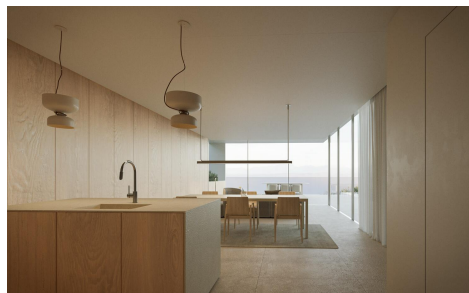

ESL3514E

Villa in Benissa

€2,300,000

4

5

330m²

1,448m²

This modern villa is located on a quiet plot of 1448 m² in Benissa and offers breathtaking views of the coast from the Cap D'or in Moraira to the Peñon de Ifach in Calpe. The villa is located on a steep plot and consists of several cubes distributed over 4 floors alternating with terraces and green areas. Because of this layout you have a beautiful sea view from every room. At street lev...(Ask for More Details!)