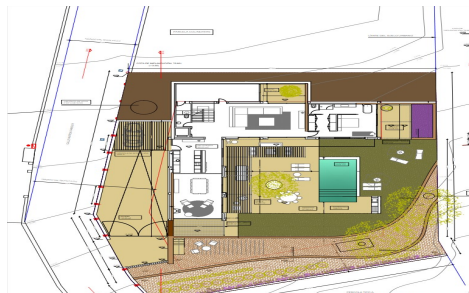

4

5

675m²

1,079m²

This beautiful Mediterranean new build villa is located on a sloping plot of 1079 m² which coincides with an excellent south-east orientation and offers beautiful views of the sea and the Peñon de Ifach. The exceptional thing about this plot is that it borders rustic land, so we have a house on urban land with the feeling of living in a Mediterranean forest with sea views. The decision w...(Ask for More Details!)