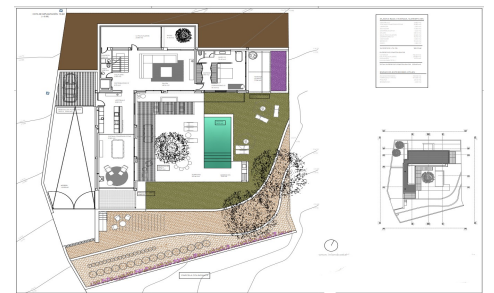

4

5

675m²

1,079m²

This beautiful Mediterranean new build villa is located on a sloping plot of 1079 m² which coincides with an excellent south-east orientation and offers beautiful views of the sea and the Peñon de Ifach. The exceptional thing about this plot is that it borders rustic land, so we have a house on urban land with the feeling of living in a Mediterranean forest with sea views. The decision w...(Ask for More Details!)