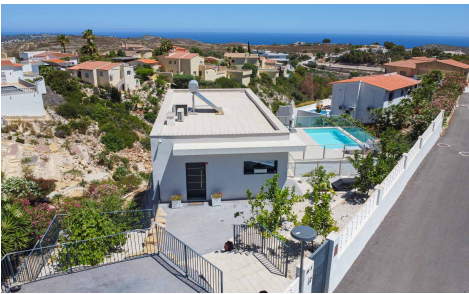

Villa in Benitachell

€950,000

4

3

199m²

836m²

This fantastic modern villa is located in Cumbre del Sol and offers stunning sea views. The villa was built in 2020 with high-quality materials and is distributed over two floors. An automatic gate provides access to the property where parking is provided for 1 car and a motorcycle. A few steps down is the entrance to the villa. You enter a hall with built-in wardrobes and a guest toilet...(Ask for More Details!)