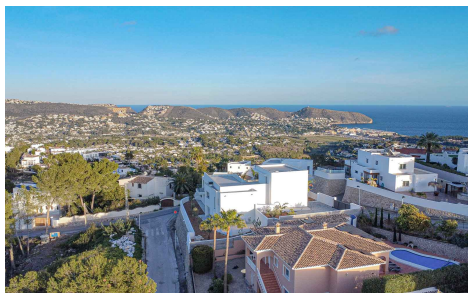

ESL4724Z

Villa in Moraira

€2,250,000

3

2

310m²

817m²

Located in a quiet and exclusive residential area, this newly built villa combines luxury, contemporary design and a perfect south orientation to make the most of the natural light and panoramic views. From its privileged position, the property offers spectacular 360 degree panoramic views, stretching from Jávea and Teulada to the beautiful bay of Moraira. Entering the property, we find a...(Ask for More Details!)