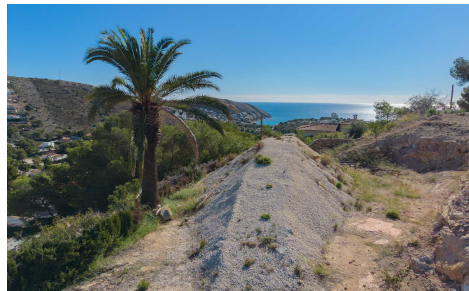

5

5

706m²

1,835m²

Exclusive designer villa located in Moraira, near El Portet, with spectacular panoramic views of the sea and the surrounding natural landscape. The villa combines contemporary architecture and Mediterranean elegance through clean lines and spacious, bright rooms. Distributed over two floors, the ground floor features a garage, wine cellar, gym, large entrance hall, and bedrooms with views ... (Ask for More Details!)