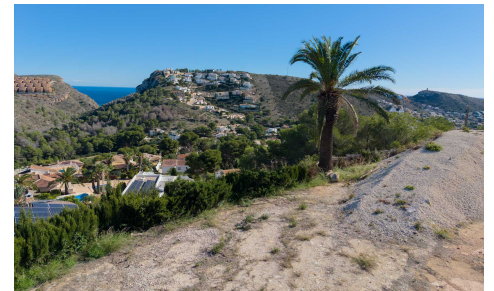

5

5

706m²

1,835m²

Exclusive designer villa located in Moraira, near El Portet, with spectacular panoramic views of the sea and the surrounding natural landscape. The villa combines contemporary architecture and Mediterranean elegance through clean lines and spacious, bright rooms. Distributed over two floors, the ground floor features a garage, wine cellar, gym, large entrance hall, and bedrooms with views ... (Ask for More Details!)