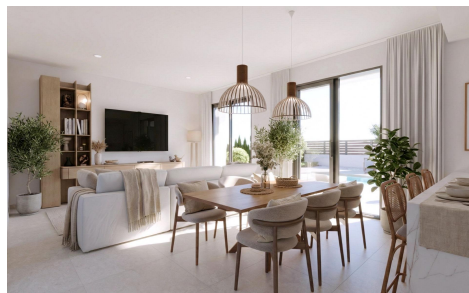

ERG8652P

Villa in Fuente Alamo

€369,900

3

2

114m²

380m²

New-build villas at Hacienda del Álamo Golf Resort, Murcia—Modern homes in a natural and exclusive setting—Discover these fantastic new-build villas at the prestigious Hacienda del Álamo Golf Resort, a gated community in the Murcia region that combines tranquility, security and a comprehensive range of amenities. Surrounded by nature and blessed with a wonderful climate, th...(Ask for More Details!)