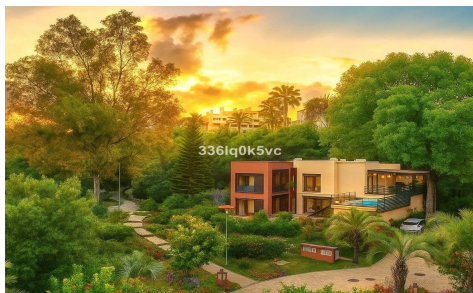

Villa in Benahavis **€699,000**

4

5

285m²

N/A

Maximum privacy and spectacular views in the best located villa in Parque Botánico. This detached villa enjoys the best location in the entire resort, in an elevated position, with no direct neighbors and with light throughout the day. It offers absolute privacy and incredible views of the forest and mountains. The house stands out for its spaciousness and a very comfortable distribution. T...(Ask for More Details!)