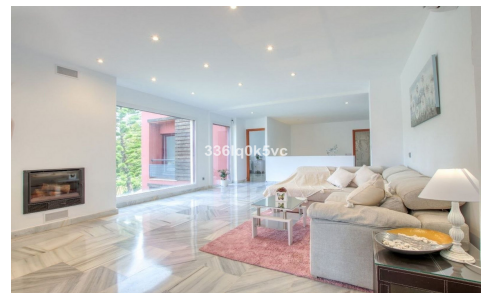

Villa in Benahavis **€699,000**

4

5

285m²

N/A

Maximum privacy and spectacular views in the best located villa in Parque Botánico. This detached villa enjoys the best location in the entire resort, in an elevated position, with no direct neighbors and with light throughout the day. It offers absolute privacy and incredible views of the forest and mountains. The house stands out for its spaciousness and a very comfortable distribution. T...(Ask for More Details!)