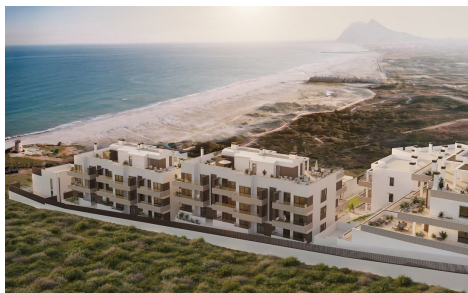

EFML1293E

Town House in La Linea De La Concepcion €932,000

4

3

206m²

17m²

Beachfront Luxury Meets Untamed Coastal Beauty Discover a rare opportunity to own a piece of paradise in one of the coast's last remaining virgin beachfront enclaves. Perfectly nestled in the Torrenueva area, just minutes from the elite hubs of La Alcaidesa, Sotogrande, and Gibraltar, this exclusive new development blends tranquil, untouched nature with seamless connectivity to Estepona a...(Ask for More Details!)