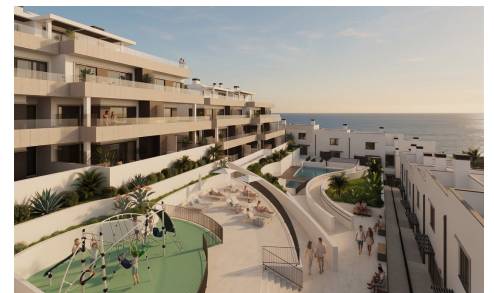

EFML1293E

Town House in La Linea De La Concepcion €932,000

4

3

206m²

17m²

Beachfront Luxury Meets Untamed Coastal Beauty Discover a rare opportunity to own a piece of paradise in one of the coast's last remaining virgin beachfront enclaves. Perfectly nestled in the Torrenueva area, just minutes from the elite hubs of La Alcaidesa, Sotogrande, and Gibraltar, this exclusive new development blends tranquil, untouched nature with seamless connectivity to Estepona a...(Ask for More Details!)