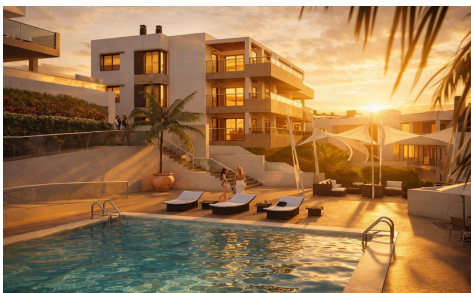

EFML1293E

Town House in La Linea De La Concepcion €932,000

4

3

206m²

17m²

Beachfront Luxury Meets Untamed Coastal Beauty Discover a rare opportunity to own a piece of paradise in one of the coast's last remaining virgin beachfront enclaves. Perfectly nestled in the Torrenueva area, just minutes from the elite hubs of La Alcaidesa, Sotogrande, and Gibraltar, this exclusive new development blends tranquil, untouched nature with seamless connectivity to Estepona a...(Ask for More Details!)