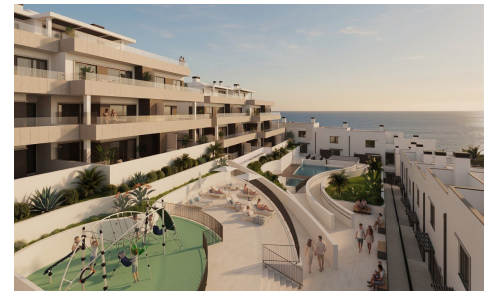

EFML8924X

Apartment in La Linea De La Concepcion

€430,000

3

2

96m²

N/A

Beachfront Luxury Meets Untamed Coastal Beauty Discover a rare opportunity to own a piece of paradise in one of the coast's last remaining virgin beachfront enclaves. Perfectly nestled in the Torrenueva area, just minutes from the elite hubs of La Alcaidesa, Sotogrande, and Gibraltar, this exclusive new development blends tranquil, untouched nature with seamless connectivity to Estepona a...(Ask for More Details!)