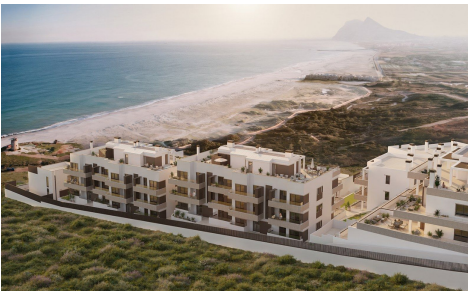

EFML8924X

Apartment in La Linea De La Concepcion

€430,000

3

2

96m²

N/A

Beachfront Luxury Meets Untamed Coastal Beauty Discover a rare opportunity to own a piece of paradise in one of the coast's last remaining virgin beachfront enclaves. Perfectly nestled in the Torrenueva area, just minutes from the elite hubs of La Alcaidesa, Sotogrande, and Gibraltar, this exclusive new development blends tranquil, untouched nature with seamless connectivity to Estepona a...(Ask for More Details!)