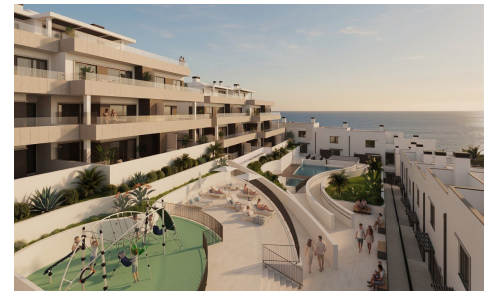

EFML6671V

Apartment in La Linea De La Concepcion

€395,000

2

2

85m²

N/A

Beachfront Luxury Meets Untamed Coastal Beauty Discover a rare opportunity to own a piece of paradise in one of the coast's last remaining virgin beachfront enclaves. Perfectly nestled in the Torrenueva area, just minutes from the elite hubs of La Alcaidesa, Sotogrande, and Gibraltar, this exclusive new development blends tranquil, untouched nature with seamless connectivity to Estepona a...(Ask for More Details!)