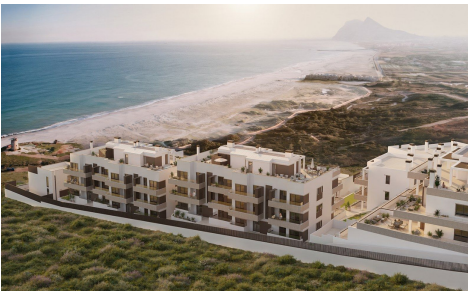

EFML4395Q

Apartment in La Linea De La Concepcion

€310,000

1

1

67m²

N/A

Beachfront Luxury Meets Untamed Coastal Beauty Discover a rare opportunity to own a piece of paradise in one of the coast's last remaining virgin beachfront enclaves. Perfectly nestled in the Torrenueva area, just minutes from the elite hubs of La Alcaidesa, Sotogrande, and Gibraltar, this exclusive new development blends tranquil, untouched nature with seamless connectivity to Estepona a...(Ask for More Details!)