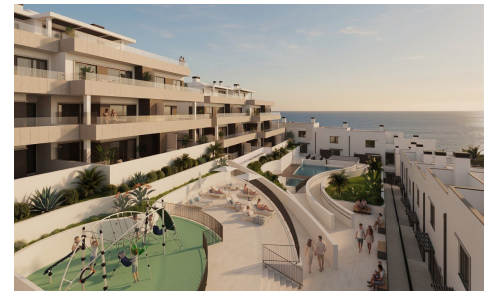

EFML4395Q

Apartment in La Linea De La Concepcion

€310,000

1

1

67m²

N/A

Beachfront Luxury Meets Untamed Coastal Beauty Discover a rare opportunity to own a piece of paradise in one of the coast's last remaining virgin beachfront enclaves. Perfectly nestled in the Torrenueva area, just minutes from the elite hubs of La Alcaidesa, Sotogrande, and Gibraltar, this exclusive new development blends tranquil, untouched nature with seamless connectivity to Estepona a...(Ask for More Details!)