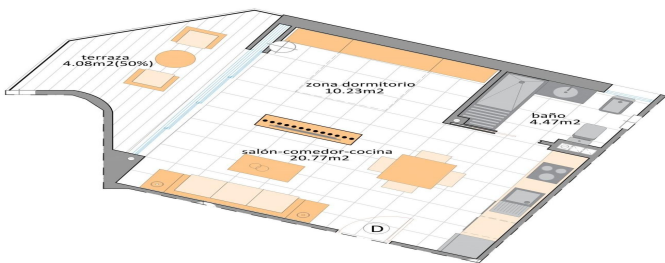

New Build Tourist Apartments Near the Beach in Lo Pagan, San Pedro del Pinatar—Exclusive Coastal Residential with Tourist License—This new build residential complex consists of 17 modern tourist licensed apartments located in Lo Pagan, San Pedro del Pinatar, just 700 meters from the beach. Situated in one of the most attractive areas of the Mar Menor, this development offers...(Ask for More Details!)

17 APARTAMENTOS, LOCAL COMERCIAL Y PISCINA

17 APARTAMENTOS, LOCAL COMERCIAL Y PISCINA

SUPERFICIES			
PLANTA 1ª			
TIPUS	P.P.S.C.	SUP. CONST.	TOTAL CONST.
Vivienda D	34.50 m ²	44.82 m ²	59.02m ²

ESCALA: 1/50

PLANTA SOLARIUM Y PISCINA ESCALA: 1/75