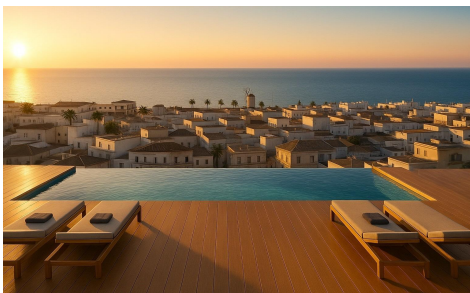

0

1

N/A

N/A

N/A

New Build Tourist Apartments Near the Beach in Lo Pagan, San Pedro del Pinatar—Exclusive Coastal Residential with Tourist License—This new build residential complex consists of 17 modern tourist licensed apartments located in Lo Pagan, San Pedro del Pinatar, just 700 meters from the beach. Situated in one of the most attractive areas of the Mar Menor, this development offers...(Ask for More Details!)