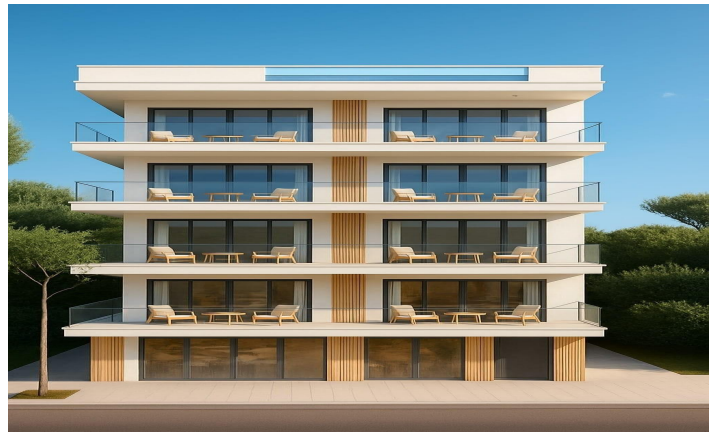

ERG2406T

Apartment in San Pedro del Pinatar

€158,900

0

1

N/A

N/A

N/A

New Build Tourist Apartments Near the Beach in Lo Pagan, San Pedro del Pinatar—Exclusive Coastal Residential with Tourist License—This new build residential complex consists of 17 modern tourist licensed apartments located in Lo Pagan, San Pedro del Pinatar, just 700 meters from the beach. Situated in one of the most attractive areas of the Mar Menor, this development offers...(Ask for More Details!)

PLANTA SOLARIUM Y PISCINA ESCALA: 1/75